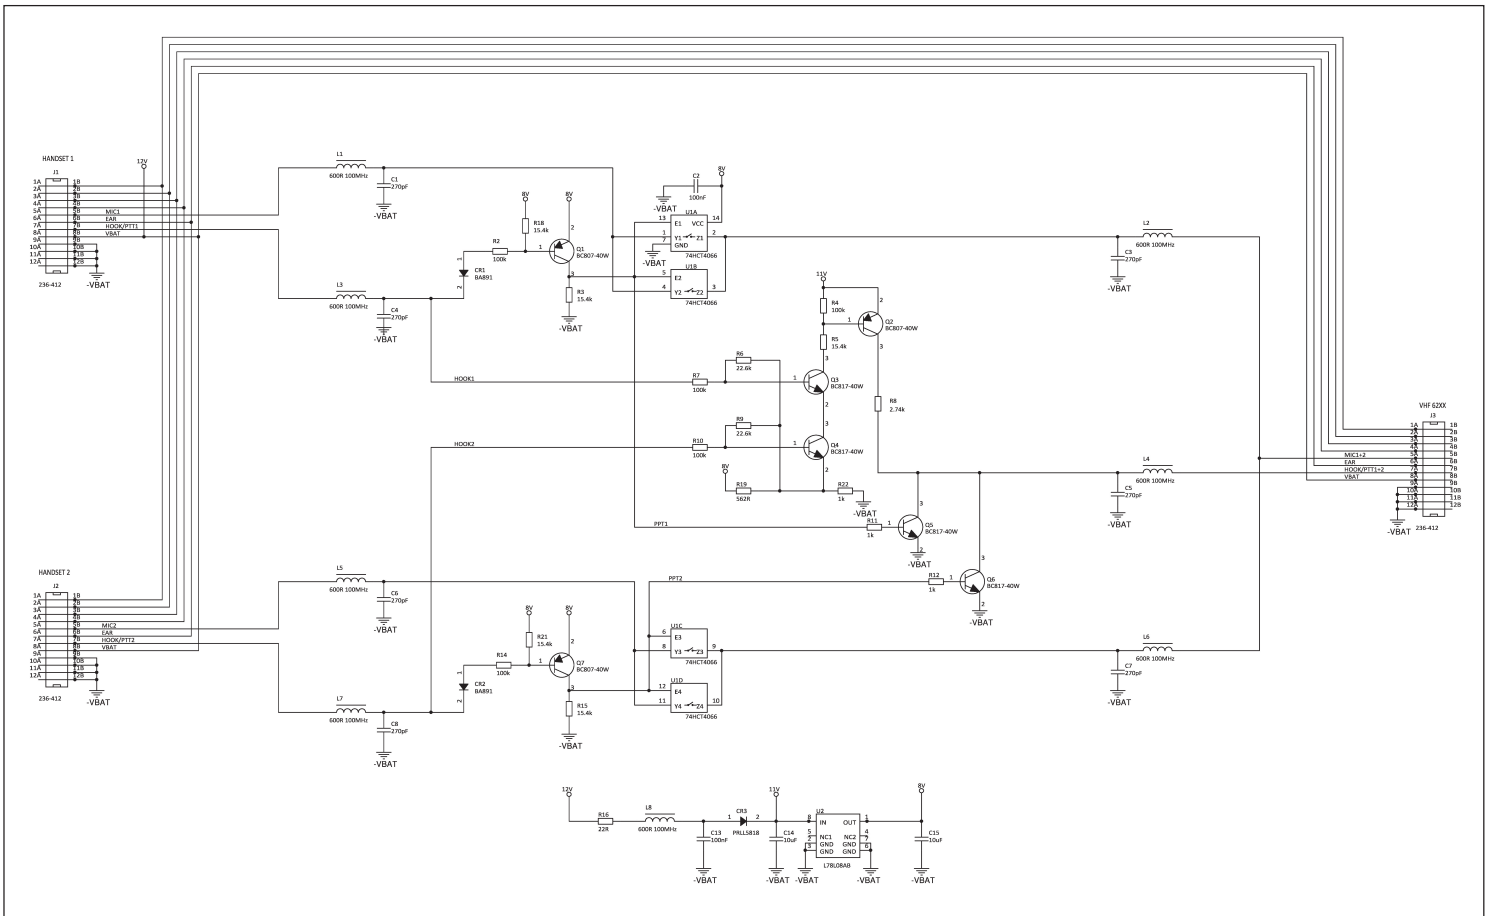

# SAILOR 6207 Connection box for parallel handsets

99-132872

99-132590

Cable, part no. 406209-941

99-132868-A

Use cable strips to secure cables.

Description	Pin	Wire color
NMEA in+	1	Brown
NMEA in-	2	Blue
NMEA HS in-	3	White
NMEA HS in+	4	Green
Mike 2 / Line in	5	Yellow
Ear 2 / Line out	6	Grey
Hook_PTT	7	Pink
Bat_SW Supply voltage when on	8	Red
Internal GND = - Battery	9	Black
Internal GND = - Battery	10	Orange
Internal GND = - Battery	11	SCREEN (Drain)
	12	NC

**WARNING**

None of the cable screens on the VHF 62xx must touch any mechanical parts in order to maintain galvanic separation.

98-132862-B