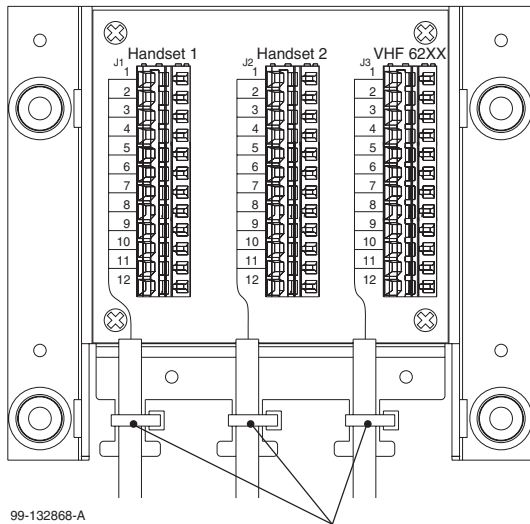

# SAILOR 6207 Connection box for parallel handsets

99-132872

99-132590

Cable, part no. 406209-941

99-132868-A

Use cable strips to secure cables.

Description	Pin	Wire color
NMEA in+	1	Brown
NMEA in-	2	Blue
NMEA HS in-	3	White
NMEA HS in+	4	Green
Mike 2 / Line in	5	Yellow
Ear 2 / Line out	6	Grey
Hook_PTT	7	Pink
Bat_SW Supply voltage when on	8	Red
Internal GND = - Battery	9	Black
Internal GND = - Battery	10	Orange
Internal GND = - Battery	11	SCREEN (Drain)
	12	NC

**WARNING**

None of the cable screens on the VHF 62xx must touch any mechanical parts in order to maintain galvanic separation.

98-132862-B