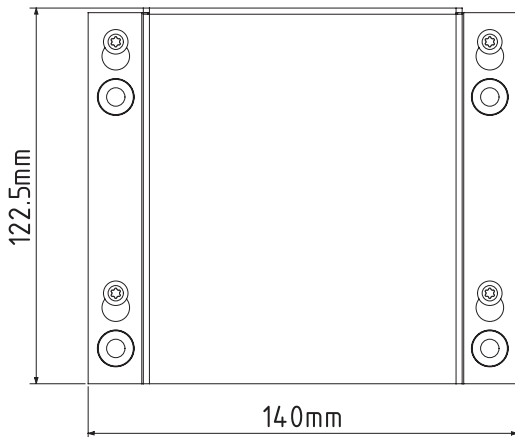

# SAILOR 6207 Connection box for parallel handsets

99-132872

99-132590

Cable, part no. 406209-941

99-132868-A

Use cable strips to secure cables.

Description	Pin	Wire color
NMEA in+	1	Brown
NMEA in-	2	Blue
NMEA HS in-	3	White
NMEA HS in+	4	Green
Mike 2 / Line in	5	Yellow
Ear 2 / Line out	6	Grey
Hook_PTT	7	Pink
Bat_SW Supply voltage when on	8	Red
Internal GND = - Battery	9	Black
Internal GND = - Battery	10	Orange
Internal GND = - Battery	11	SCREEN (Drain)
	12	NC

**WARNING**

None of the cable screens on the VHF 62xx must touch any mechanical parts in order to maintain galvanic separation.

98-132862-B