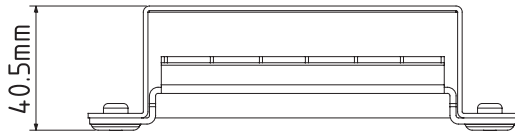

# SAILOR 6207 Connection box for parallel handsets

99-132872

99-132590

Cable, part no. 406209-941

99-132868-A

Use cable strips to secure cables.

Description	Pin	Wire color
NMEA in+	1	Brown
NMEA in-	2	Blue
NMEA HS in-	3	White
NMEA HS in+	4	Green
Mike 2 / Line in	5	Yellow
Ear 2 / Line out	6	Grey
Hook_PTT	7	Pink
Bat_SW Supply voltage when on	8	Red
Internal GND = - Battery	9	Black
Internal GND = - Battery	10	Orange
Internal GND = - Battery	11	SCREEN (Drain)
	12	NC