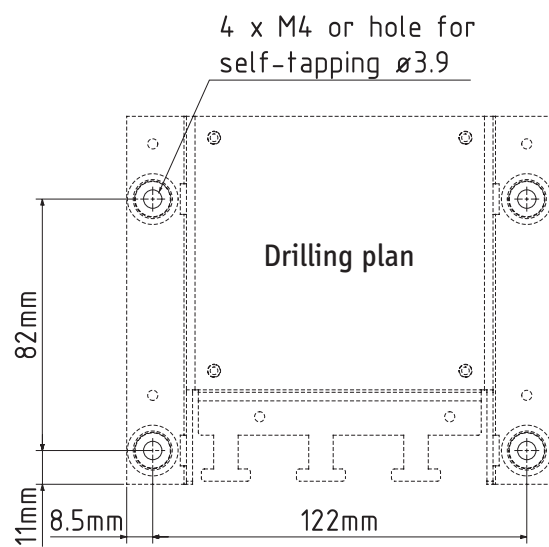

# SAILOR 6207 Connection box for parallel handsets

99-132872

99-132590

Cable, part no. 406209-941

99-132868-A

Use cable strips to secure cables.

Description	Pin	Wire color
NMEA in+	1	Brown
NMEA in-	2	Blue
NMEA HS in-	3	White
NMEA HS in+	4	Green
Mike 2 / Line in	5	Yellow
Ear 2 / Line out	6	Grey
Hook_PTT	7	Pink
Bat_SW Supply voltage when on	8	Red
Internal GND = - Battery	9	Black
Internal GND = - Battery	10	Orange
Internal GND = - Battery	11	SCREEN (Drain)
	12	NC

**WARNING**

None of the cable screens on the VHF 62xx must touch any mechanical parts in order to maintain galvanic separation.

98-132862-B