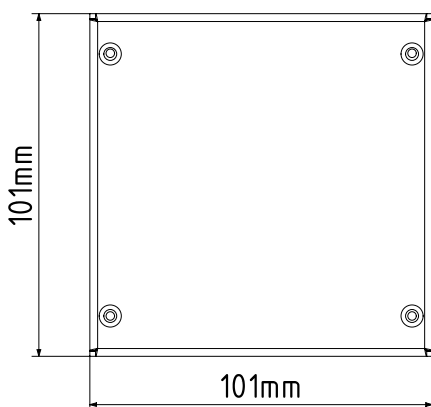

SAILOR 6209 Accessorie connection box

99-132888

99-132889

99-132893-A

Pin	Wire color
1	Brown
2	Blue
3	White
4	Green
5	Yellow
6	Grey
7	Pink
8	Red
9	Black
10	Orange - SCREEN (Drain)

NOTE!

All cable screens on the SAILOR 62xx VHF must not touch any mechanical parts due to galvanic separation.

For the SAILOR 63xx MF/HF the cable screens must be securely connected to the mechanical parts.