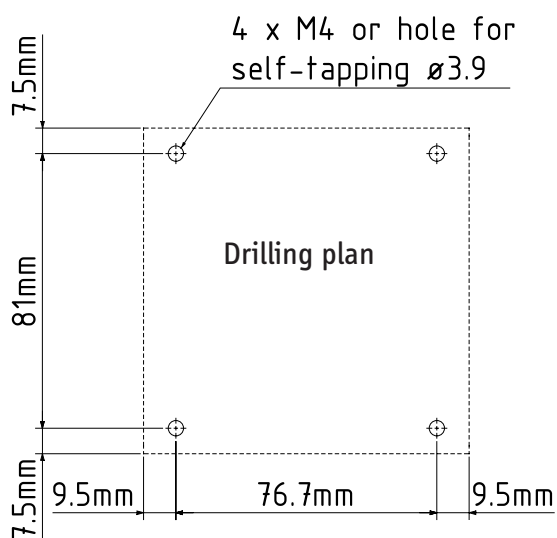

SAILOR 6209 Accessorie connection box

99-132888

99-132889

99-132893-A

Pin	Wire color
1	Brown
2	Blue
3	White
4	Green
5	Yellow
6	Grey
7	Pink
8	Red
9	Black
10	Orange - SCREEN (Drain)

NOTE!

All cable screens on the SAILOR 62xx VHF must not touch any mechanical parts due to galvanic separation.

For the SAILOR 63xx MF/HF the cable screens must be securely connected to the mechanical parts.