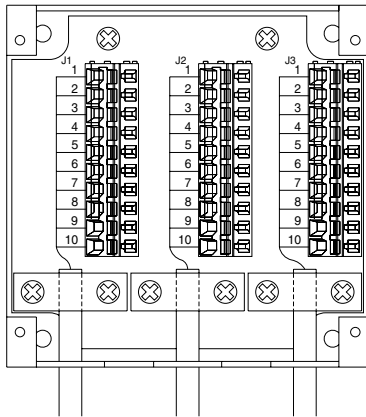

SAILOR 6209 Accessorie connection box

99-132888

99-132889

99-132893-A

Pin	Wire color
1	Brown
2	Blue
3	White
4	Green
5	Yellow
6	Grey
7	Pink
8	Red
9	Black
10	Orange - SCREEN (Drain)

NOTE!

All cable screens on the SAILOR 62xx VHF must not touch any mechanical parts due to galvanic separation.

For the SAILOR 63xx MF/HF the cable screens must be securely connected to the mechanical parts.